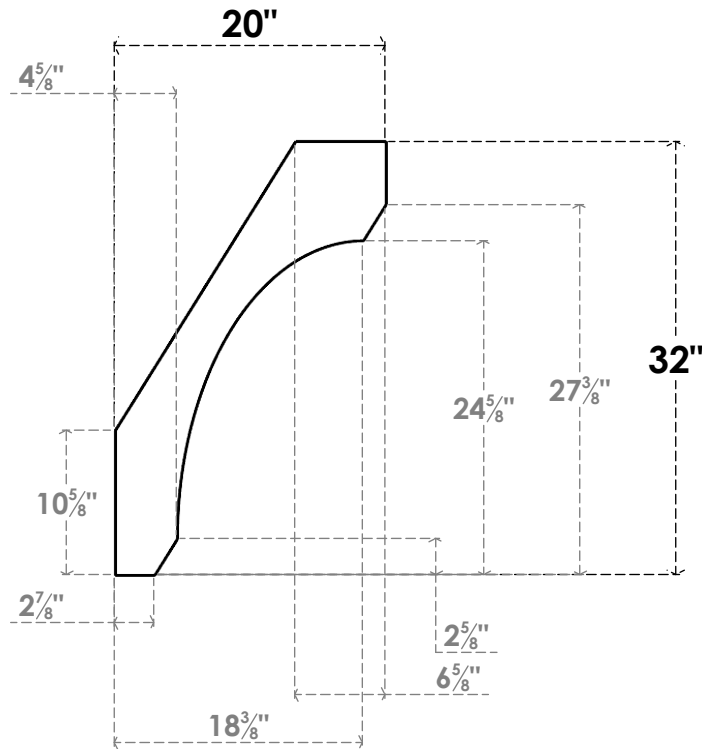

ITEM NUMBER: BRCPC060X20000X32000LEC

6"W X 20"D X 32"H LEGACY ARCHITECTURAL GRADE PVC CLOSED KNEE BRACE

SIDE PROFILE

FRONT PROFILE

ISOMETRIC

EKENA MILLWORK
2300 WEST MAIN ST.
CLARKSVILLE, TX 75426
TOLL FREE: 866-607-0453
WWW.EKENAMILLWORK.COM