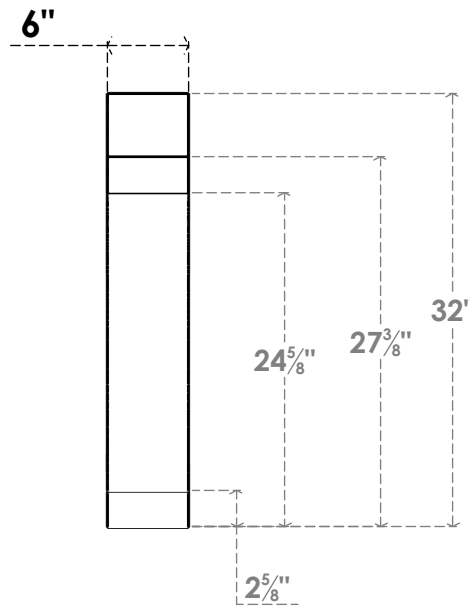

ITEM NUMBER: BRCPC060X20000X32000LEC

6"W X 20"D X 32"H LEGACY ARCHITECTURAL GRADE PVC CLOSED KNEE BRACE

SIDE PROFILE

FRONT PROFILE

ISOMETRIC

EKENA MILLWORK
2300 WEST MAIN ST.
CLARKSVILLE, TX 75426
TOLL FREE: 866-607-0453
WWW.EKENAMILLWORK.COM